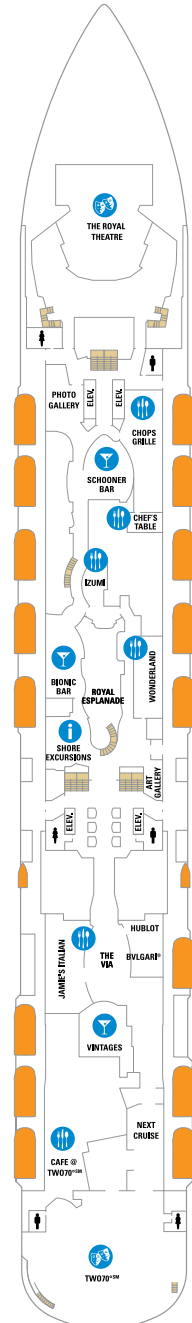

*Additional charges apply for specialty dining venues, Specialty beverages, beer, wine and soda are charged separately & are offered at current bar menu.

ACCOMMODATIONS

STATEROOMS: 2090

ROYAL SUITE CLASS

ROCK CLIMBING WALL

DECK 10

DECK 9

DECK 8

DECK 7

DECK 6

DECK 5

To view interactive deck plans, visit Royalcaribbean.com/cruise-ships

BALCONY ROOMS

3C 4C 1C 2C
Ocean View with Large Balcony
198 sq. ft., Balcony 65 sq. ft.

CB
Connecting Oceanview Balcony
198 sq. ft., Balcony 55 sq. ft.

1D 2D 3D 4D
Ocean View Balcony
198 sq. ft., Balcony 55 sq. ft.