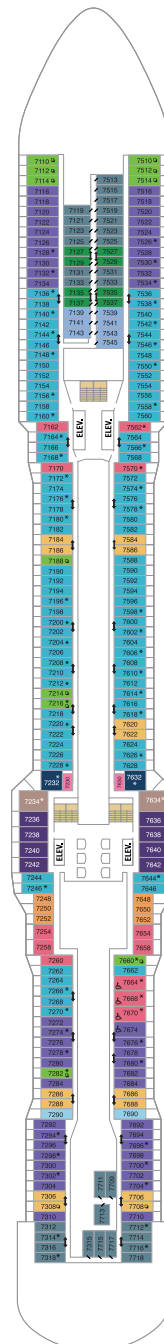

*Additional charges apply for specialty dining venues, Specialty beverages, beer, wine and soda are charged separately & are offered at current bar menu.

ACCOMMODATIONS

STATEROOMS: 2090

ROYAL SUITE CLASS

ROCK CLIMBING WALL

DECK 10

DECK 9

DECK 8

DECK 7

DECK 6

DECK 5

To view interactive deck plans, visit Royalcaribbean.com/cruise-ships

BALCONY ROOMS

3C 4C 1C 2C
Ocean View with Large Balcony
198 sq. ft., Balcony 65 sq. ft.

CB
Connecting Oceanview Balcony
198 sq. ft., Balcony 55 sq. ft.

1D 2D 3D 4D
Ocean View Balcony
198 sq. ft., Balcony 55 sq. ft.