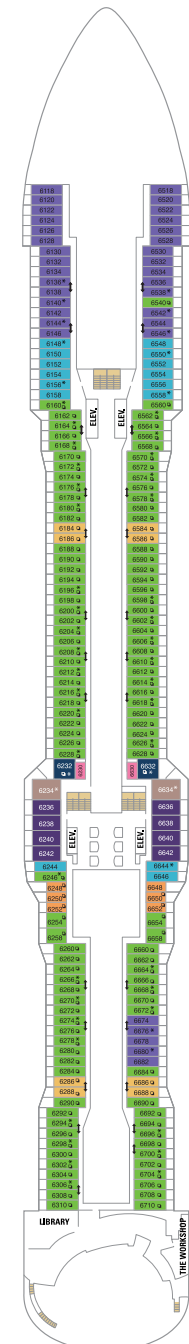

*Additional charges apply for specialty dining venues, Specialty beverages, beer, wine and soda are charged separately & are offered at current bar menu.

ACCOMMODATIONS

STATEROOMS: 2090

ROYAL SUITE CLASS

ROCK CLIMBING WALL

DECK 10

DECK 9

DECK 8

DECK 7

DECK 6

DECK 5

To view interactive deck plans, visit Royalcaribbean.com/cruise-ships

BALCONY ROOMS

3C 4C 1C 2C
Ocean View with Large Balcony
198 sq. ft., Balcony 65 sq. ft.

CB
Connecting Oceanview Balcony
198 sq. ft., Balcony 55 sq. ft.

1D 2D 3D 4D
Ocean View Balcony
198 sq. ft., Balcony 55 sq. ft.