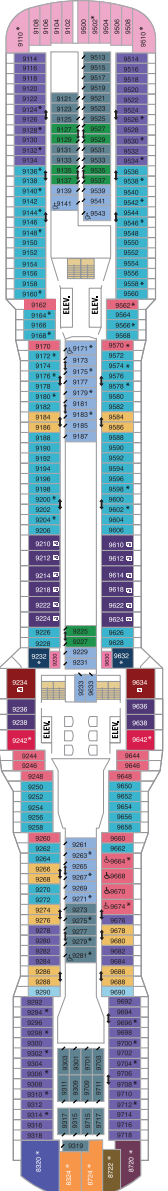

*Additional charges apply for specialty dining venues, Specialty beverages, beer, wine and soda are charged separately & are offered at current bar menu.

ACCOMMODATIONS

STATEROOMS: 2090

ROYAL SUITE CLASS

Draft: 28 Feet
Maiden Voyage: April 2015

DECK PLANS

STAR TIER SUITES

RL
Royal Loft Suite
1,640 sq. ft., Balcony 553 sq. ft.

GL
Grand Loft Suite
696 sq. ft., Balcony 216 sq. ft.

OL
Owner's Loft Suite
975 sq. ft., Balcony 501 sq. ft.

ROCK CLIMBING WALL

DECK 10

DECK 9

DECK 8

DECK 7

DECK 6

DECK 5

To view interactive deck plans, visit Royalcaribbean.com/cruise-ships

BALCONY ROOMS

3C 4C 1C 2C
Ocean View with Large Balcony
198 sq. ft., Balcony 65 sq. ft.

CB
Connecting Oceanview Balcony
198 sq. ft., Balcony 55 sq. ft.

1D 2D 3D 4D
Ocean View Balcony
198 sq. ft., Balcony 55 sq. ft.