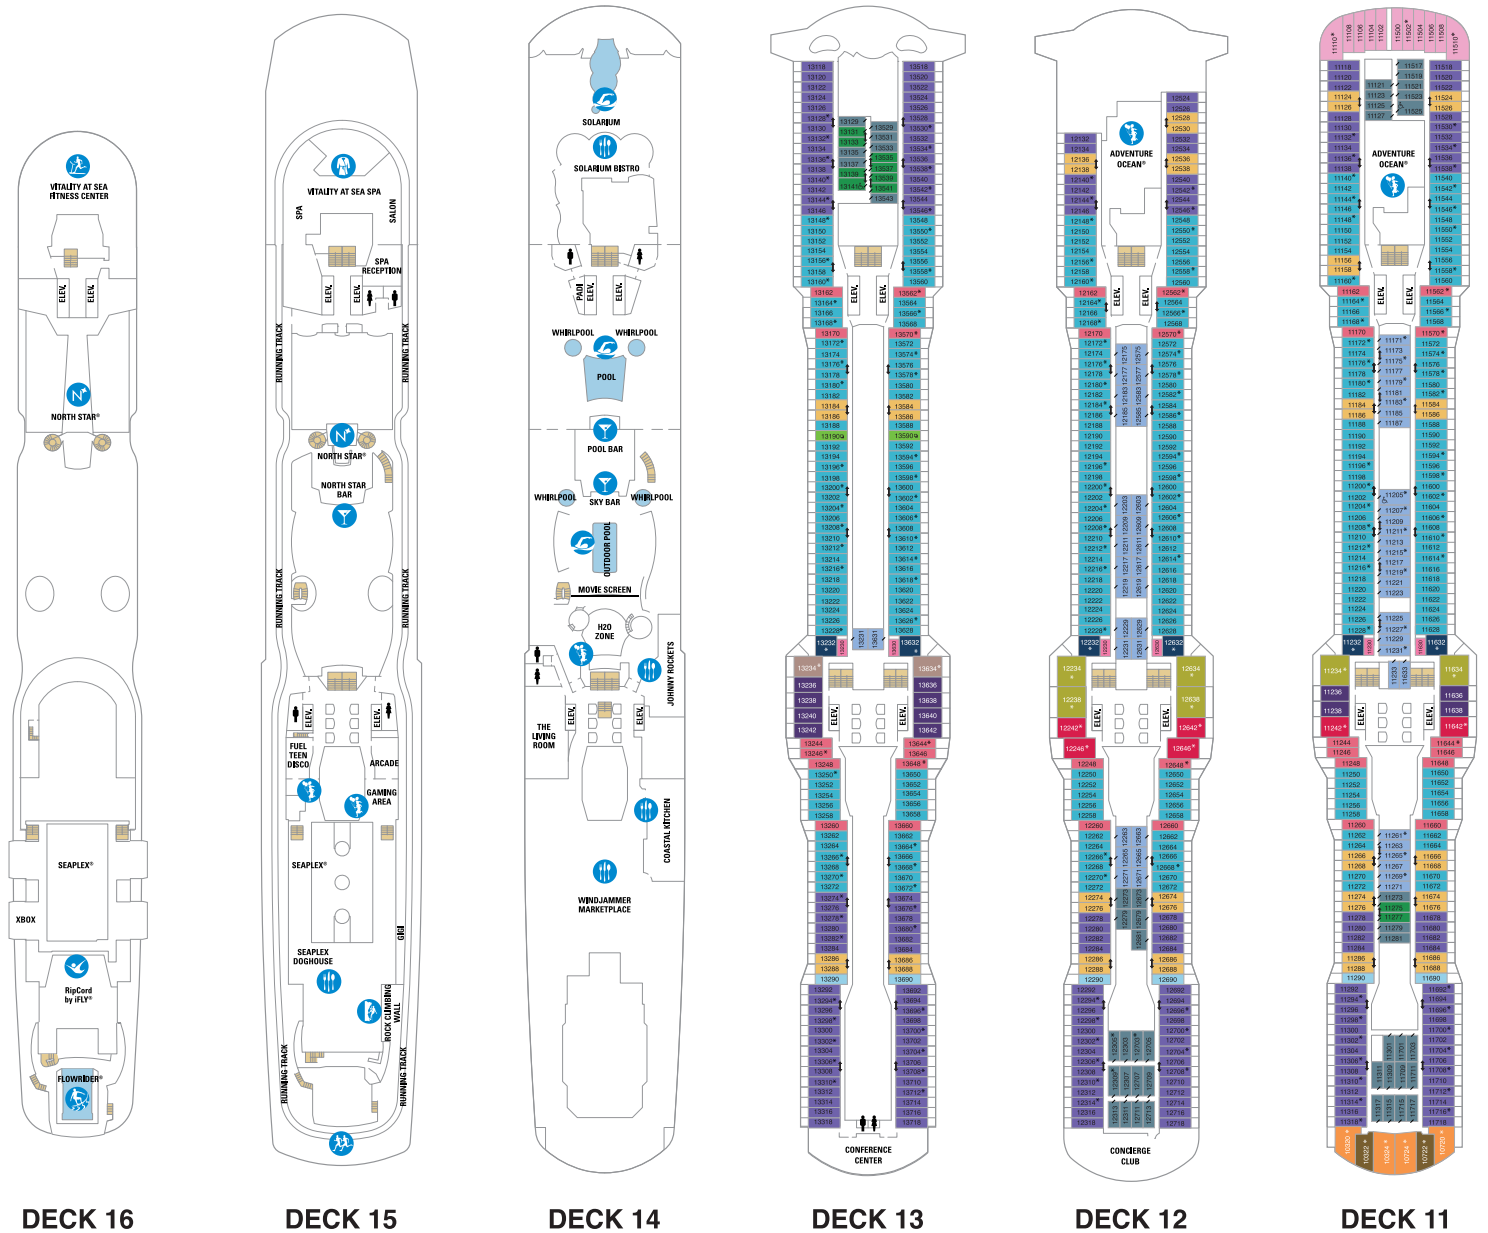

DECK PLANS

STAR TIER SUITES

RL
Royal Loft Suite
1,640 sq. ft., Balcony 553 sq. ft.

GL
Grand Loft Suite
696 sq. ft., Balcony 216 sq. ft.

OL
Owner's Loft Suite
975 sq. ft., Balcony 501 sq. ft.

SKY TIER SUITES

SL
Sky Loft Suite
673 sq. ft., Balcony 183 sq. ft.

GT
Grand Suite - 2 Bedroom
543 sq. ft., Balcony 259 sq. ft.

OS
Owner's Suite
541 sq. ft., Balcony 259 sq. ft.

GB
Grand Suite - 1 Bedroom
351 sq. ft., Balcony 259 sq. ft.

GS
Grand Suite
351 sq. ft., Balcony 109 sq. ft.

SEA TIER SUITES

J1
Junior Suite with Large Balcony
276 sq. ft., Balcony 161 sq. ft.

J3 **J4**
Junior Suite
276 sq. ft., Balcony 81 sq. ft.