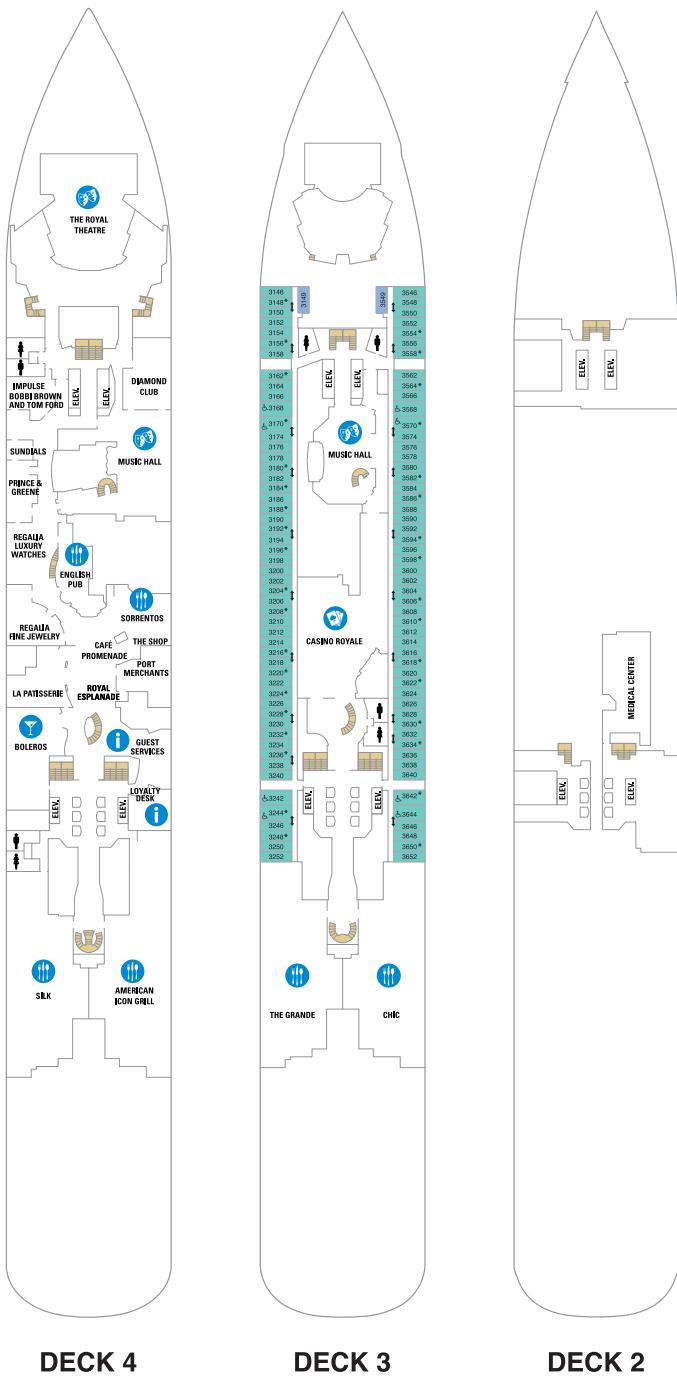

Rock Climbing Wall - Reach the top and enjoy an unparalleled view 40 feet above deck

RELAX YOUR SEA LEGS

VitalitySM Spa - A luxurious lineup of signature treatments, massages, medi-spa services and salon to make you glow

MUCH TO DO AFTER DARK

Royal Theater - Prepare to be amazed by incredible multi media productions that will leave you breathless

Royal Promenade - A multi-deck boulevard with vibrant parades and dance parties

Night Life - Bars, lounges, and night clubs that never have a cover, including comedy shows, dancing at Boleros, and Bionic Bar

Casino RoyaleSM - Lady Luck awaits at slots, tables and tournaments

Music Hall - Live bands, dancing, signature parties and 60s inspired decor

- △ Stateroom with occupancy up to 3
- Stateroom with occupancy 5 and up
- † Connecting staterooms
- * Stateroom with occupancy up to 4
- ⊕ Indicates accessible staterooms
- ⊖ Room has an obstructed view