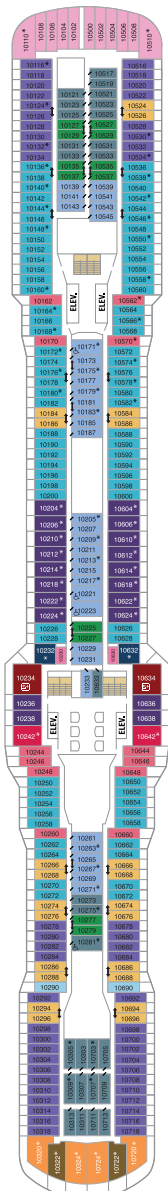

*Additional charges apply for specialty dining venues, Specialty beverages, beer, wine and soda are charged separately & are offered at current bar menu.

ACCOMMODATIONS

STATEROOMS: 2090

ROYAL SUITE CLASS

Draft: 28 Feet
Maiden Voyage: April 2015

DECK PLANS

STAR TIER SUITES

RL
Royal Loft Suite
1,640 sq. ft., Balcony 553 sq. ft.

GL
Grand Loft Suite
696 sq. ft., Balcony 216 sq. ft.

OL
Owner's Loft Suite
975 sq. ft., Balcony 501 sq. ft.

SKY TIER SUITES

SL
Sky Loft Suite
673 sq. ft., Balcony 183 sq. ft.

GT
Grand Suite - 2 Bedroom
543 sq. ft., Balcony 259 sq. ft.

OS
Owner's Suite
541 sq. ft., Balcony 259 sq. ft.

GB
Grand Suite - 1 Bedroom
351 sq. ft., Balcony 259 sq. ft.

ROCK CLIMBING WALL

DECK 10

DECK 9

DECK 8

DECK 7

DECK 6

DECK 5

To view interactive deck plans, visit Royalcaribbean.com/cruise-ships