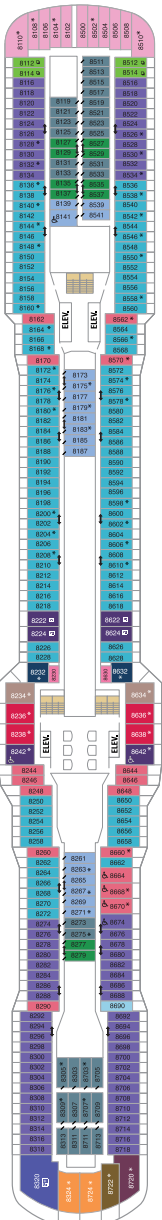

*Additional charges apply for specialty dining venues, Specialty beverages, beer, wine and soda are charged separately & are offered at current bar menu.

ACCOMMODATIONS

STATEROOMS: 2090

ROYAL SUITE CLASS

ROCK CLIMBING WALL

DECK 10

DECK 9

DECK 8

DECK 7

DECK 6

DECK 5

To view interactive deck plans, visit Royalcaribbean.com/cruise-ships